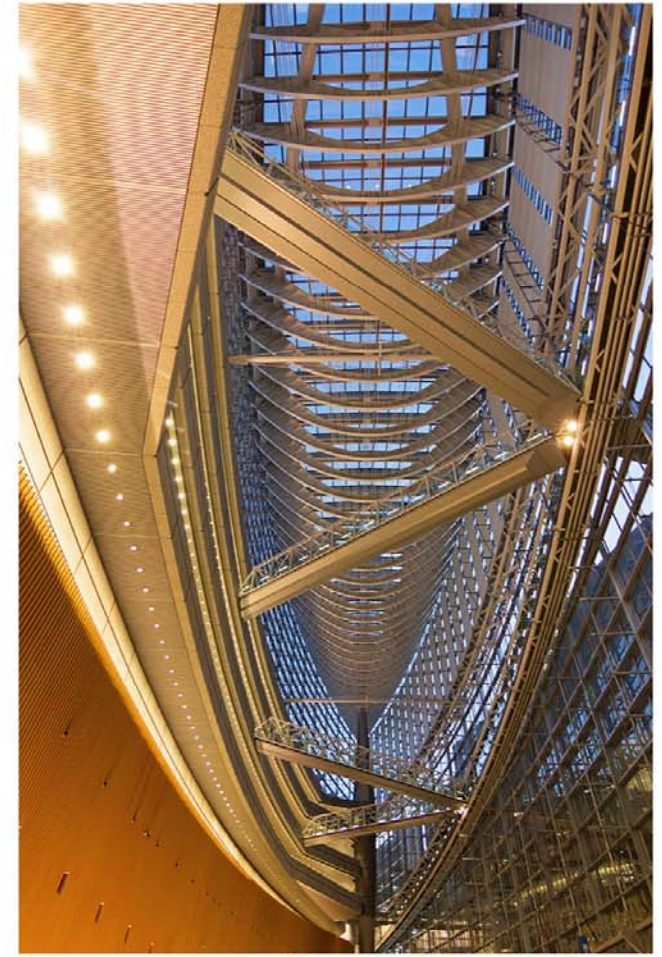

Photographies Géraldine Andrieu

Nationa Art Center- Tokyo - Architecte: Kisho Kurokawa

Photographies Géraldine Andrieu

Nationa Art Center- Tokyo - Architecte: Kisho Kurokawa

Photographies Géraldine Andrieu

Tokyo International Forum - Tokyo - Architecte: Rafael Viñoly

Photographies Géraldine Andrieu

Federation Square - Melbourne - Architectes: Lab architecture studio

Photographies Géraldine Andrieu

Federation Square - Melbourne - Architectes: Lab architecture studio