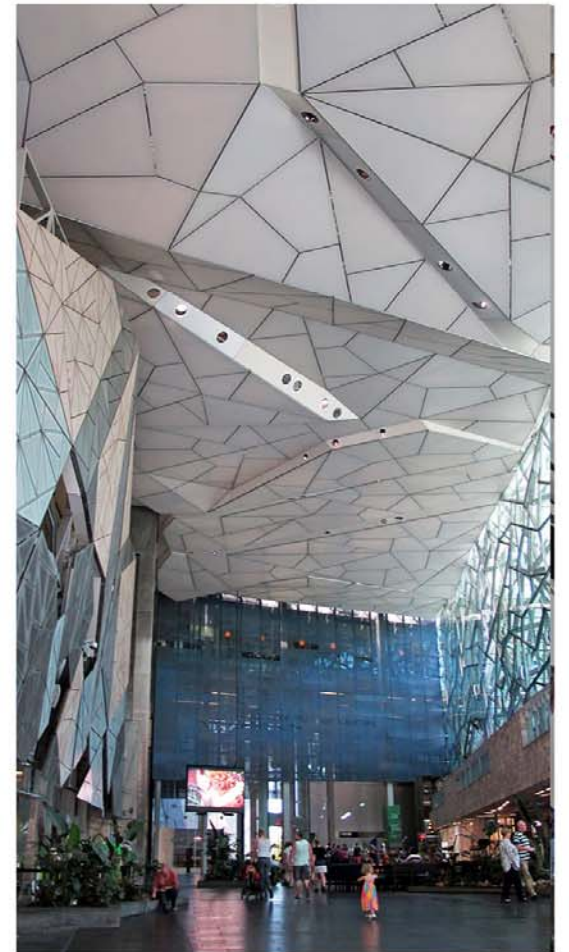

Photographies Géraldine Andrieu

Nationa Art Center- Tokyo - Architecte: Kisho Kurokawa

Photographies Géraldine Andrieu

Nationa Art Center- Tokyo - Architecte: Kisho Kurokawa

Photographies Géraldine Andrieu

Tokyo International Forum - Tokyo - Architecte: Rafael Viñoly

Photographies Géraldine Andrieu

Federation Square - Melbourne - Architectes: Lab architecture studio

Photographies Géraldine Andrieu

Federation Square - Melbourne - Architectes: Lab architecture studio